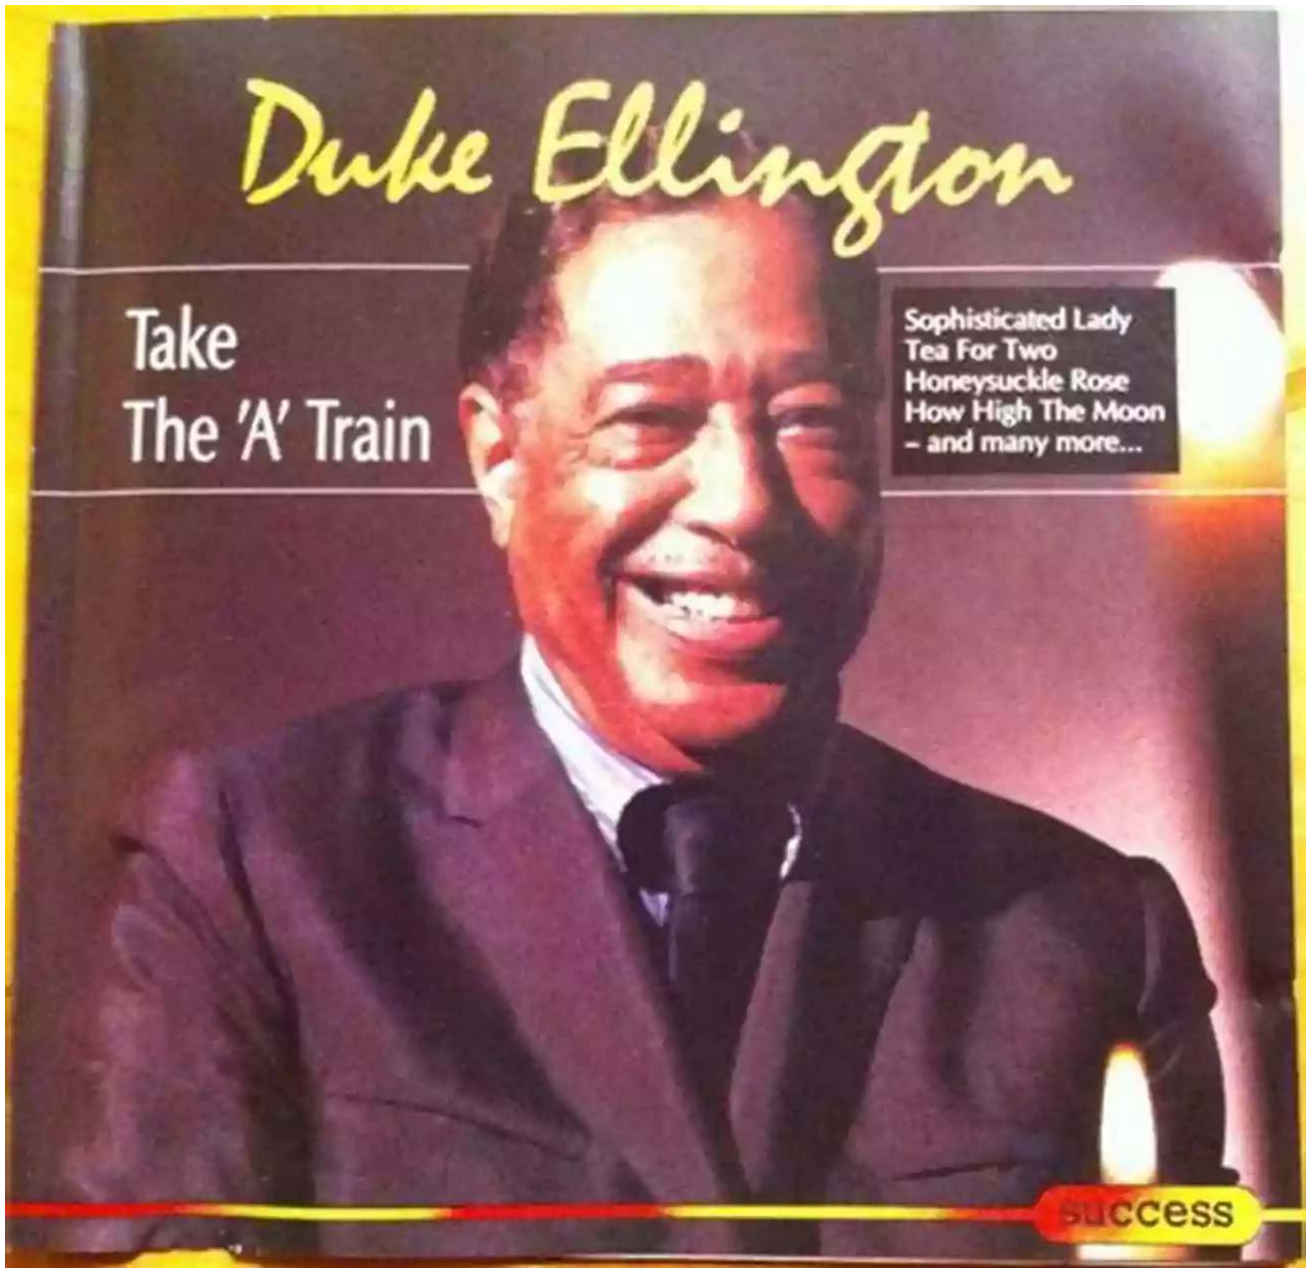

Ten Of My Favorite Songs With Inspirations By Duke

Music has the incredible power to touch our souls, inspire us, and bring us together. Throughout history, legendary musicians have emerged, leaving an indelible mark on the world. Among these musical pioneers, Duke Ellington stands tall as a true genius. Renowned for his groundbreaking compositions and mesmerizing performances, Duke Ellington's music continues to captivate audiences to this day. In this article, I will share with you ten of my favorite songs by Duke Ellington, along with the inspirations behind them.

1. "Take the A Train"

This iconic composition by Duke Ellington became the signature tune of his band, the Duke Ellington Orchestra. Inspired by the subway system in New York City, Ellington wrote this song as a representation of the A train, which was the route to Harlem, the heart of African-American culture in the city.

2. "Mood Indigo"

With its soul-stirring melodies and hauntingly beautiful harmonies, "Mood Indigo" is a masterpiece that showcases Duke Ellington's unique musical style. Inspired by Sydney Bechet's clarinet solo, Ellington created this melancholic piece, which perfectly captures the essence of longing and nostalgia.

3. "Sophisticated Lady"

This timeless ballad is a testament to Duke Ellington's ability to evoke deep emotions through his music. It was inspired by Ellington's admiration and respect for women and was originally titled "Don't Get Around Much Anymore." However, after hearing Lawrence Brown play an awe-inspiring trombone solo, Ellington renamed it and dedicated it to all the sophisticated ladies out there.